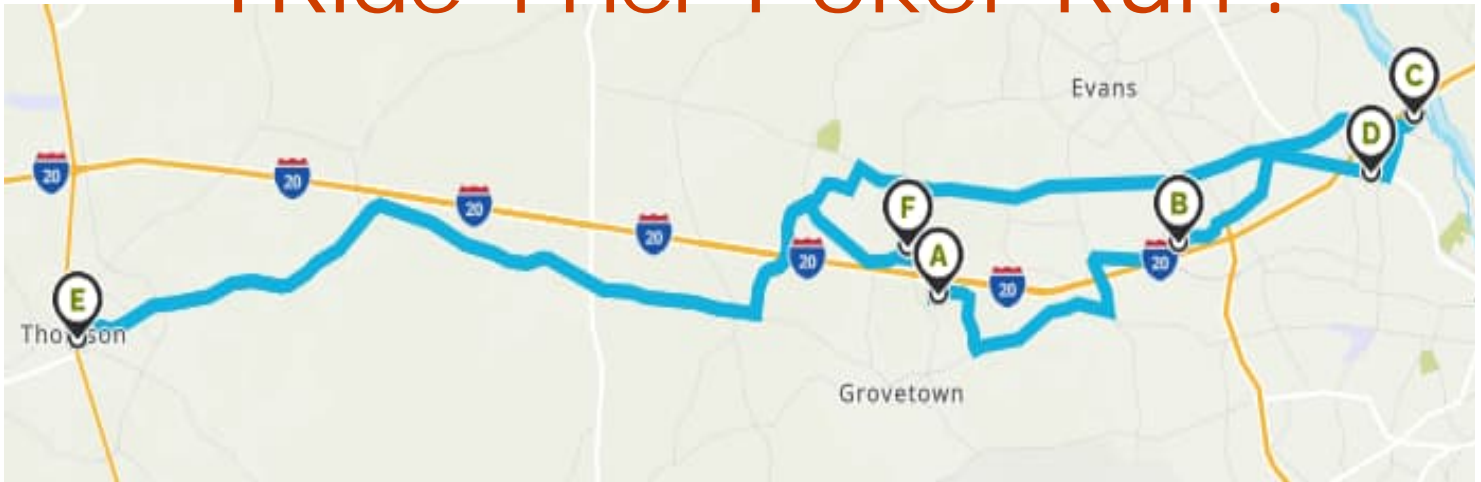

i Ride 4 Her Poker Run !

A	Columbia Co. Exhibition Center	212 Partnership Drive	Grovetown
B	Harley Davidson	129 Mason McKnight Jr Pkwy	Augusta
C	Cabelas	833 Cabella Drive	Augusta
D	Hooters	2834 Washington Road	Augusta
E	Hogie Joe's Sports Grill	128 Railroad Street	Thompson
F	Doc's Porchside	5147 Bluegrass Trail	Grovetown
	Return to A - Col Co. Exhibition	212 Partnership Drive	Grovetown

What are the RULES?

** At each location the player will draw 1 playing card which will be recorded per each play sheet

** For the stop at Hogie Joe's Sports grill, players will each take a selfie with the Miss USAF sign, and then will draw the card upon returning to main event

AGE Youngest & Oldest Rider

MILES Rider who traveled furthest

WORST Unlucky hand based on review of cards

POKER RUN REGISTRATION

\$25 Rider (incl passenger)

\$20 Veteran

Early Bird before 4/12

\$20 / \$15 Veteran